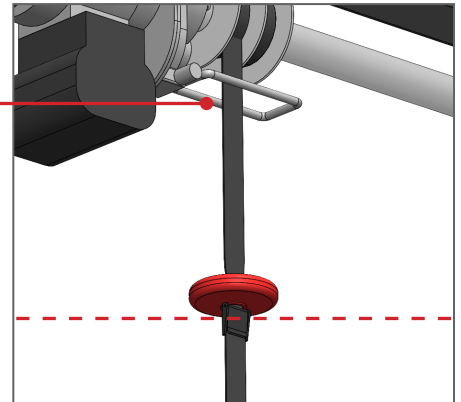

Always take care to have all persons or animals away from, and not underneath, the Onrax platform during raising and lowering. Clear all items from beneath the unit when lowering the platform.

Over-Travel Switch

Always take care to stop the ONRAX unit before the Over-Travel switch is activated by the activator.

The Over-Travel switch is an emergency device ONLY.

Loading the Platform

When loading the ONRAX platform, do not place items above the Over-Travel Activator. Either reposition your items or raise the Over-Travel Activator to the same height as your tallest item.